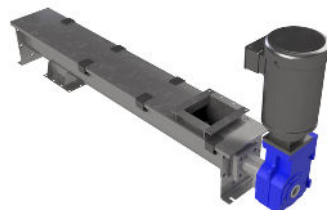

KWS Screw Conveyor Transports Reclaimed Roofing Granules Back into Process

KWS Manufacturing

3041 Conveyor Drive
Burlleson, Texas 76028

Toll Free: (800) 543-6558

Phone: (817) 295-2247

Fax: (817) 447-8528

www.kwsmfg.com