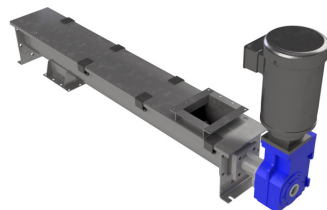

KWS Screw Conveyor Transports Reclaimed Roofing Granules Back into Process

KWS Manufacturing

3041 Conveyor Drive
Burlleson, Texas 76028

Toll Free: (800) 543-6558

Phone: (817) 295-2247

Fax: (817) 447-8528

www.kwsmfg.com