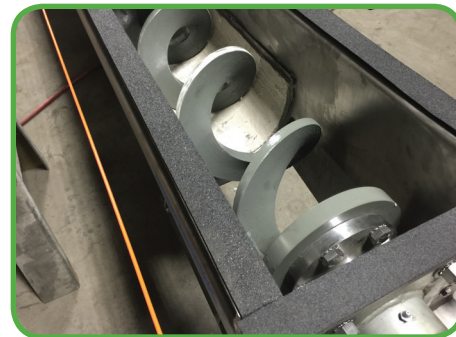

After: New high-strength KWS-350 shaftless spiral has a typical working life of over 10 years.